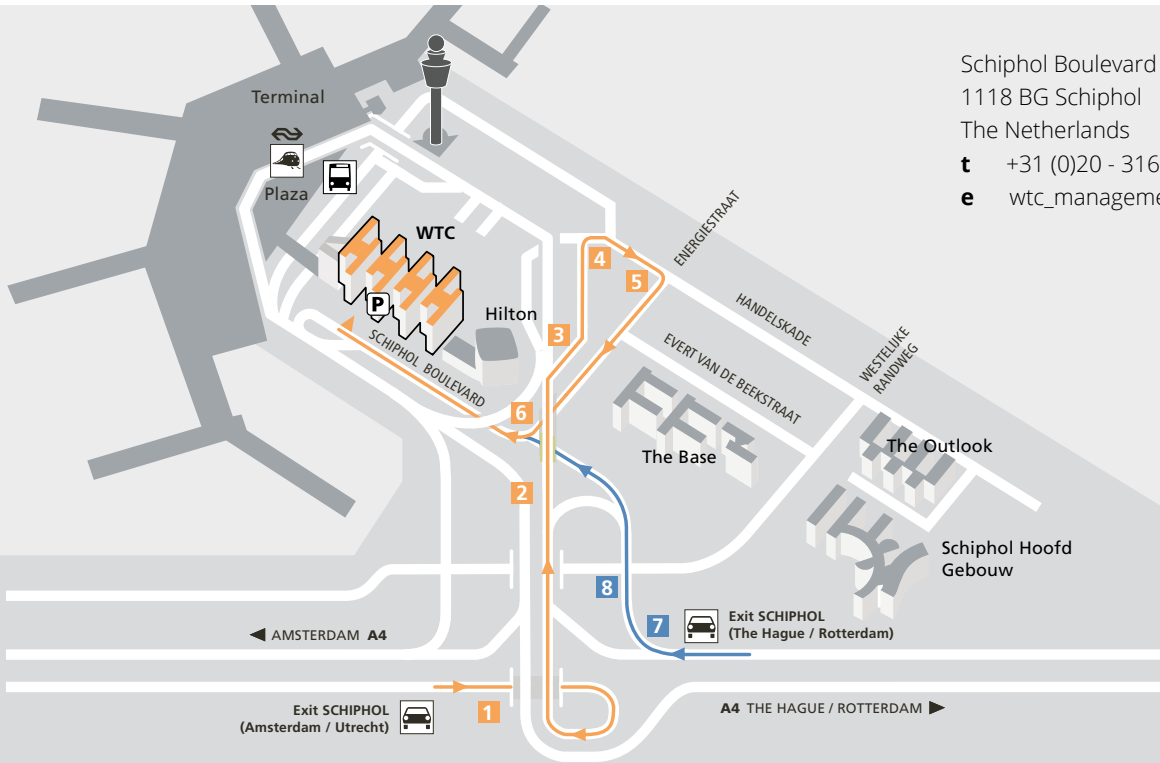

WORLD TRADE CENTER SCHIPHOL AIRPORT

Schiphol Boulevard 105

1118 BG Schiphol

The Netherlands

t +31 (0)20 - 316 30 24

e wtc_management@schiphol.nl

THE WORLD
WITHIN WALKING
DISTANCE