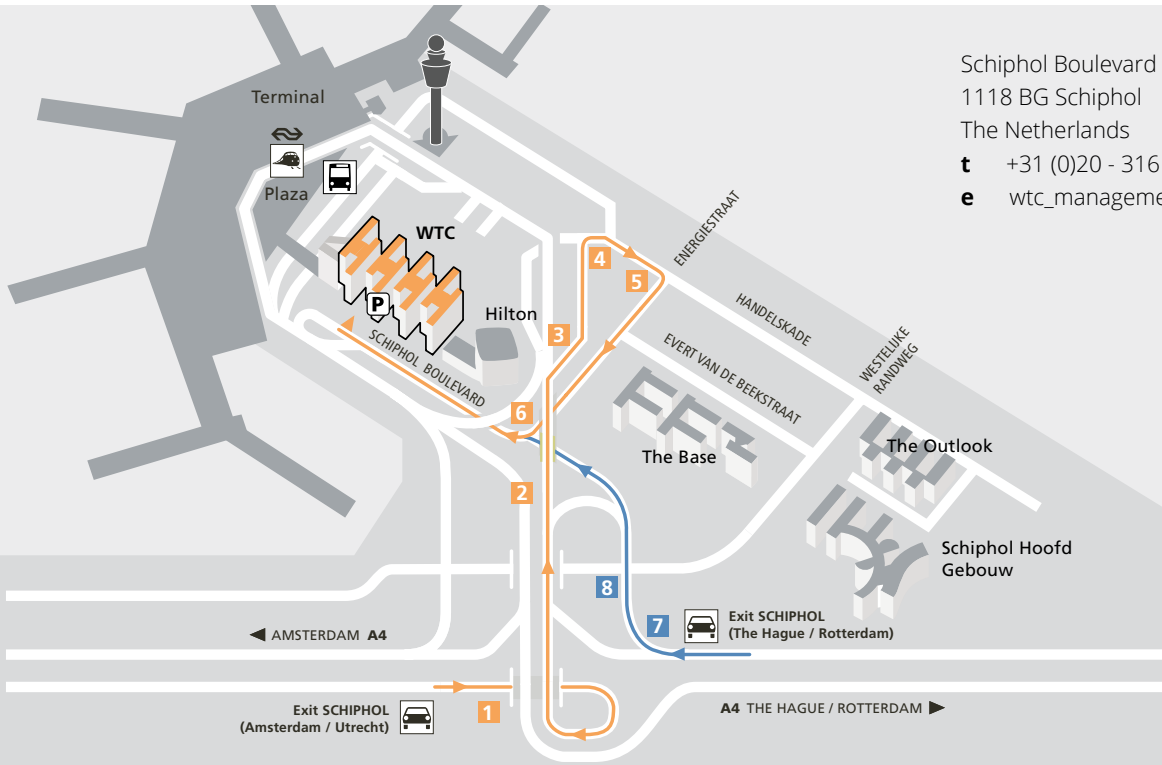

WORLD TRADE CENTER SCHIPHOL AIRPORT

Schiphol Boulevard 105
1118 BG Schiphol
The Netherlands
t +31 (0)20 - 316 30 24
e wtc_management@schiphol.nl

THE WORLD
WITHIN WALKING
DISTANCE