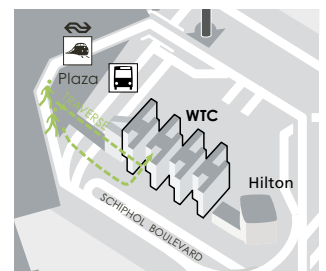

From The Hague/Rotterdam

- Take the **Schiphol** exit on the A4
- Take the first exit on the right and follow the signs marked **'Vracht/Cargo'** **7**
- Drive through the first set of traffic lights towards **Schiphol Boulevard** **8**
- Parking is available in the **WTC car park**

5 min.

- From the covered walkway: take the escalator from Schiphol Plaza up to the walkway and follow the signs marked WTC Schiphol Airport, or
- From outside: exit Schiphol Plaza. Cross over at the bus station towards the Sheraton Hotel. Keep walking along Schiphol Boulevard. The entrance to WTC Schiphol Airport is located next to the hotel.

Missed your exit?

- Drive in leftmost lane to take the first off-ramp exit (past the P1 car park entrances) on your left **1**
- Continue on this road and follow the bend in the road to the left **2** You will pass the entrances to Schiphol Plaza, the railway station and the bus station
- Drive past the Sheraton Hotel and stay in the rightmost lane **3** (Do not take the ramp up or follow the signs marked 'Terug naar Schiphol')
- Continue on this road then turn left at the first set of traffic lights **4**
- Turn left at the second set of traffic lights **5**
- Drive straight through to WTC Schiphol Airport
- Parking is available in the WTC car park

If you missed your exit after following the instructions above and you are driving past the Departure Halls: **6**

- Stay in the leftmost lane **7**
- Take the first exit where the road bends to the left and head downwards (to the same level as the Hilton hotel) **8**
- At the bottom of the off-ramp, take the first right **9**
- Turn right at the next junction **10**
- Drive straight and then turn right at the first set of traffic lights **11**
- Keep driving and follow the bend in the road to the right **12**
- Parking is available in the WTC car park