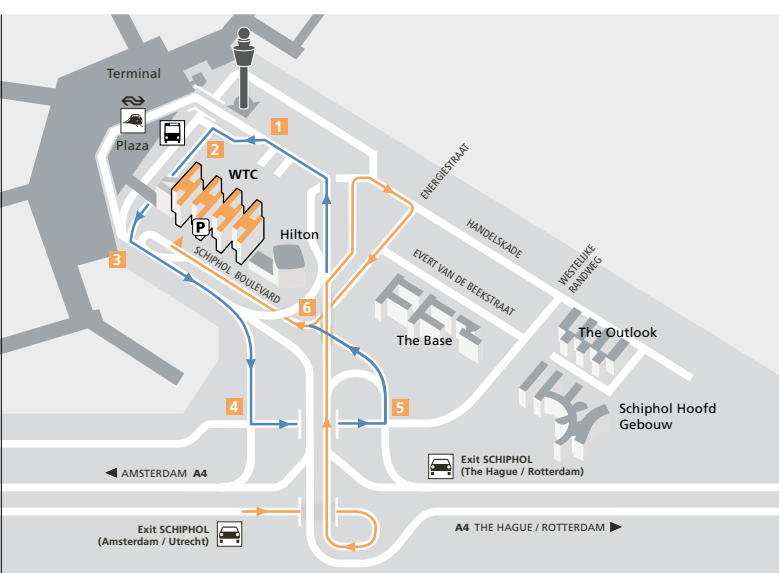

Missed your exit?

- Drive in leftmost lane to take the first off-ramp exit (past the P1 car park entrances) on your left **1**
- Continue on this road and follow the bend in the road to the left **2** You will pass the entrances to Schiphol Plaza, the railway station and the bus station
- Drive past the Sheraton Hotel and stay in the rightmost lane **3** (Do not take the ramp up or follow the signs marked 'Terug naar Schiphol')
- Continue on this road then turn left at the first set of traffic lights **4**
- Turn left at the second set of traffic lights **5**
- Drive straight through to WTC Schiphol Airport
- Parking is available in the WTC car park

If you missed your exit after following the instructions above and you are driving past the Departure Halls: **6**

- Stay in the leftmost lane **7**
- Take the first exit where the road bends to the left and head downwards (to the same level as the Hilton hotel) **8**
- At the bottom of the off-ramp, take the first right **9**
- Turn right at the next junction **10**
- Drive straight and then turn right at the first set of traffic lights **11**
- Keep driving and follow the bend in the road to the right **12**
- Parking is available in the WTC car park

Indien u de afslag heeft gemist volgens de beschrijving van hierboven en langs de vertrekhallen rijdt: **6**

- Houd de linkerrijstrook aan **7**
- Neem de eerste afrit met de bocht mee naar links naar beneden (ter hoogte van Hilton hotel) **8**
- Sla onderaan de afrit rechtsaf **9**
- Sla bij het eerstvolgende kruising rechtsaf **10**
- Rij door en ga bij het eerste stoplicht naar rechts **11**
- Rij door met de bocht mee naar rechts **12**
- Parkeren is mogelijk in parkeergarage WTC