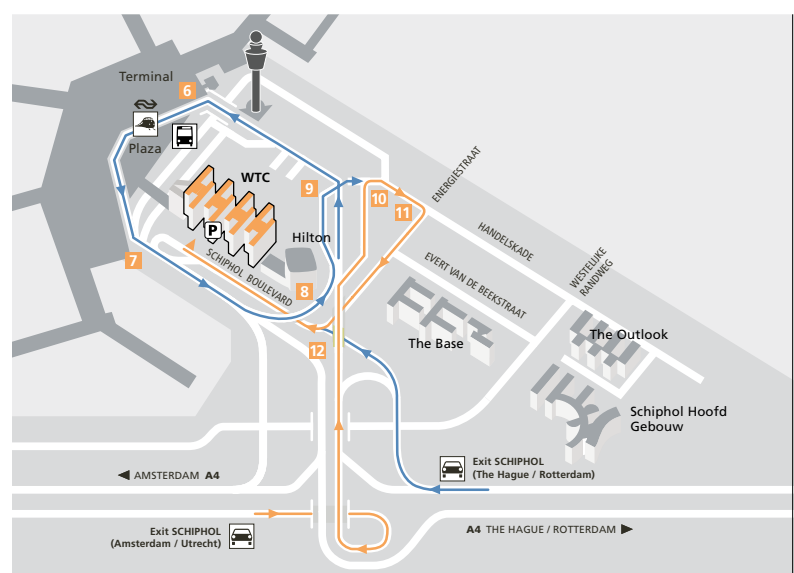

5 min.

- From the covered walkway: take the escalator from Schiphol Plaza up to the walkway and follow the signs marked WTC Schiphol Airport, or
- From outside: exit Schiphol Plaza. Cross over at the bus station towards the Sheraton Hotel. Keep walking along Schiphol Boulevard. The entrance to WTC Schiphol Airport is located next to the hotel.

Missed your exit?

- Drive in leftmost lane to take the first off-ramp exit (past the P1 car park entrances) on your left **1**
- Continue on this road and follow the bend in the road to the left **2** You will pass the entrances to Schiphol Plaza, the railway station and the bus station
- Drive past the Sheraton Hotel and stay in the rightmost lane **3** (Do not take the ramp up or follow the signs marked 'Terug naar Schiphol')
- Continue on this road then turn left at the first set of traffic lights **4**
- Turn left at the second set of traffic lights **5**
- Drive straight through to WTC Schiphol Airport
- Parking is available in the WTC car park

If you missed your exit after following the instructions above and you are driving past the Departure Halls: **6**

- Stay in the leftmost lane **7**
- Take the first exit where the road bends to the left and head downwards (to the same level as the Hilton hotel) **8**
- At the bottom of the off-ramp, take the first right **9**
- Turn right at the next junction **10**
- Drive straight and then turn right at the first set of traffic lights **11**
- Keep driving and follow the bend in the road to the right **12**
- Parking is available in the WTC car park